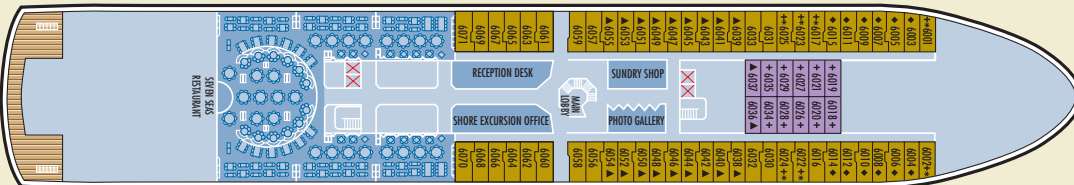

MARINA DECK