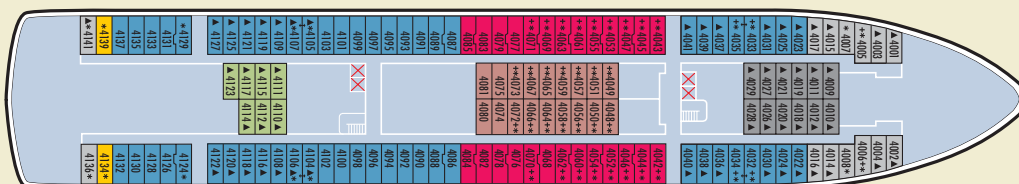

INSIDE STATEROOM Coral Deck

Two lower beds. (approx. 14 m²)

INSIDE STATEROOM Playa Deck

Two lower beds. (approx. 14 m²)

INSIDE STATEROOM Playa Deck

Two lower beds. (approx. 14 m²)

HORIZON DECK

PENTHOUSE DECK

RIVIERA DECK

LIDO DECK

ODYSSEY DECK

MARINA DECK

LAGUNA DECK

CORAL DECK

PLAYA DECK

SYMBOLS