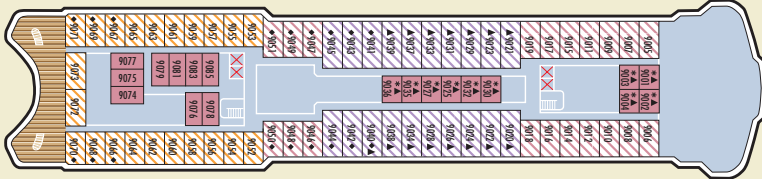

Two lower beds, portholes. (approx. 15 m²)

OCEANVIEW STATEROOM Coral Deck

Two lower beds, portholes. (approx. 15 m²)

SUPERIOR INSIDE STATEROOM Riviera, Lido Decks

Two lower beds. (approx. 14 m²)

INSIDE STATEROOM Marina Deck

Two lower beds. (approx. 14 m²)

INSIDE STATEROOM Laguna Deck

Two lower beds. (approx. 14 m²)

INSIDE STATEROOM Coral Deck

Two lower beds. (approx. 14 m²)

INSIDE STATEROOM Coral Deck

Two lower beds. (approx. 14 m²)

INSIDE STATEROOM Coral Deck

Two lower beds. (approx. 14 m²)

INSIDE STATEROOM Playa Deck

Two lower beds. (approx. 14 m²)

INSIDE STATEROOM Playa Deck

Two lower beds. (approx. 14 m²)

HORIZON DECK

PENTHOUSE DECK