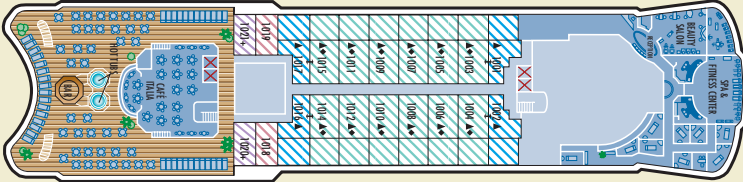

Two lower beds, portholes. (approx. 15 m²)

OCEANVIEW STATEROOM Coral Deck

Two lower beds, portholes. (approx. 15 m²)

SUPERIOR INSIDE STATEROOM Riviera, Lido Decks

Two lower beds. (approx. 14 m²)

INSIDE STATEROOM Marina Deck

Two lower beds. (approx. 14 m²)

INSIDE STATEROOM Laguna Deck

Two lower beds. (approx. 14 m²)

INSIDE STATEROOM Coral Deck

Two lower beds. (approx. 14 m²)

INSIDE STATEROOM Coral Deck

Two lower beds. (approx. 14 m²)

INSIDE STATEROOM Coral Deck

Two lower beds. (approx. 14 m²)

INSIDE STATEROOM Playa Deck

Two lower beds. (approx. 14 m²)

INSIDE STATEROOM Playa Deck

Two lower beds. (approx. 14 m²)

HORIZON DECK

PENTHOUSE DECK

RIVIERA DECK

LIDO DECK

ODYSSEY DECK

MARINA DECK

LAGUNA DECK

CORAL DECK

PLAYA DECK

SYMBOLS