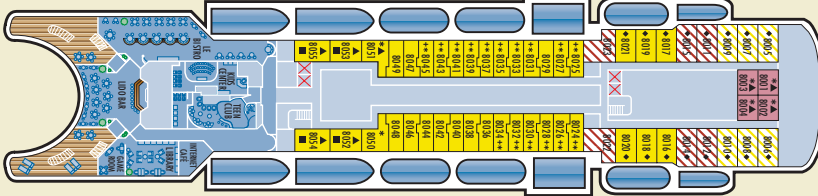

LIDO DECK

SYMBOLS

- Stateroom with handicapped facilities
- ▲ Third person occupancy available
- + Third and/or Fourth person occupancy available
- ↔ Connecting Staterooms
- Stateroom with queen-size bed
- Stateroom with two lower beds that cannot be pushed together
- × Elevator