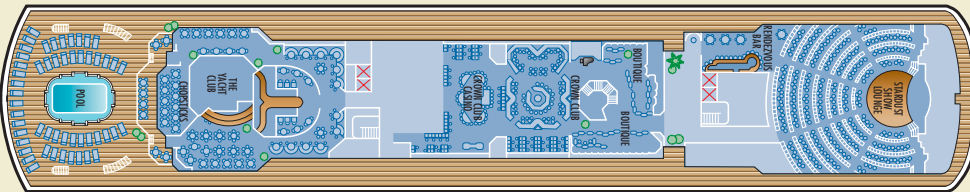

ODYSSEY DECK