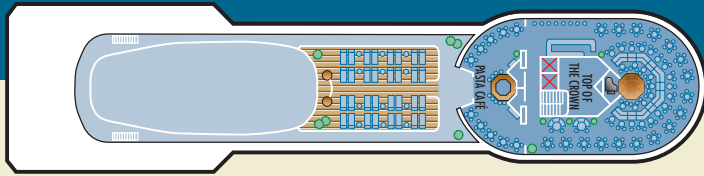

INSIDE STATEROOM Coral Deck

Two lower beds. (approx. 14 m²)

INSIDE STATEROOM Playa Deck

Two lower beds. (approx. 14 m²)

INSIDE STATEROOM Playa Deck

Two lower beds. (approx. 14 m²)

HORIZON DECK

PENTHOUSE DECK